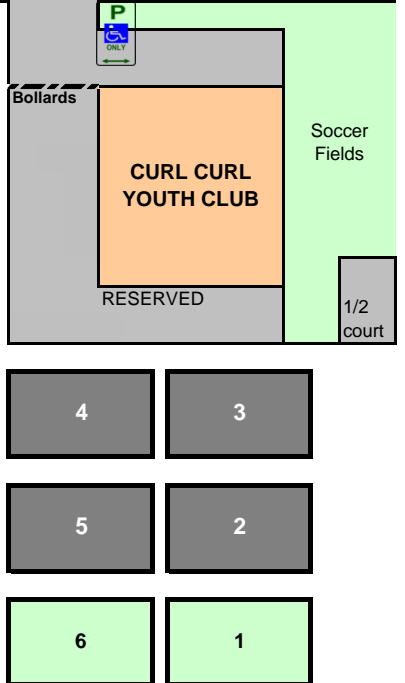

CURL CURL SPORTS CENTRE

CANTINEEN

Ladies Toilets Office

Male H/C

Physio / Ice

COFFEE

Ambulance Entry DO NOT PARK
 Grass Courts
 Hard Courts
 Coffee / Food
 Toilets
 Physio / Ice
 Collect/return Netta Rings
 Office
 Upstairs - Official Duty/score sheets
 Upstairs - Umpires check in
 Limited street parking available in back streets

PARKING IS LIMITED - PLEASE CAR POOLWHEREVER POSSIBLE