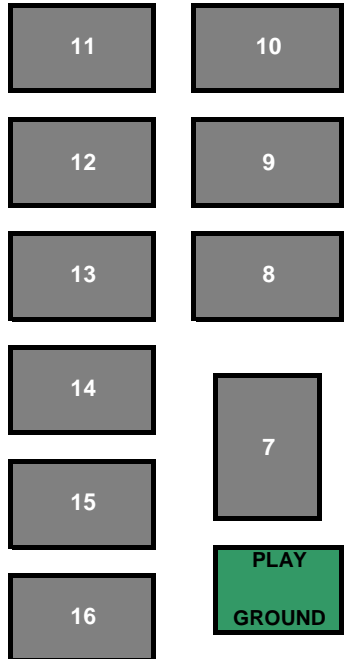

CURL CURL SPORTS CENTRE

CANTINEEN

Ladies Toilets Office

Male H/C

Physio / Ice

COFFEE

Ambulance Entry DO NOT PARK
 Grass Courts
 Hard Courts
 Coffee / Food
 Toilets
 Physio / Ice
 Collect/return Netta Rings
 Office
 Upstairs - Official Duty/score sheets
 Upstairs - Umpires check in
 Limited street parking available in back streets

PARKING IS LIMITED - PLEASE CAR POOLWHEREVER POSSIBLE