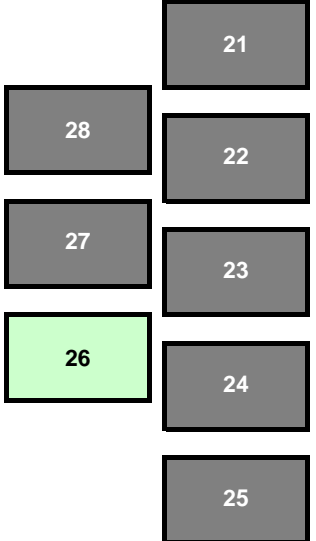

« Harbord Road

> No Parking on Saturdays <

NO PARKING in SCHOOL GROUNDS

Drop off zone only - No Parking

To Beach »

ABBOTT ROAD

SCOUT HALL

PARKING

PARKING

PARKING

PARKING

PARKING

PARKING

PARKING

PARKING

BBQ

CURL CURL SPORTS CENTRE

CANTINEEN

Ladies Toilets Office

Male H/C

Physio / Ice

COFFEE